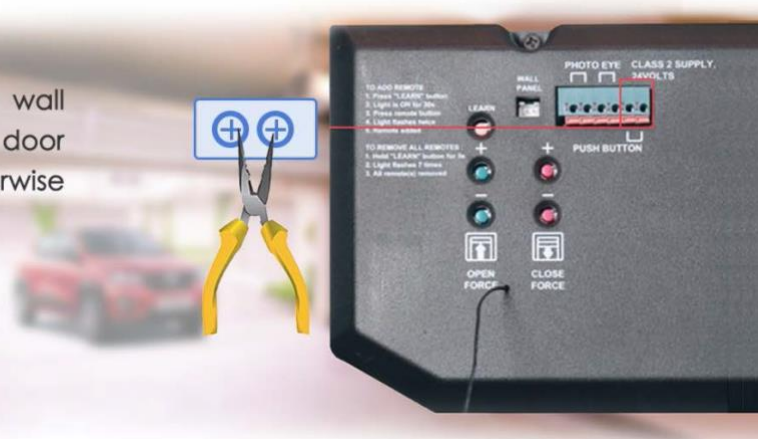


Compatibility Table

MSG100

Smart Garage Door Opener

(Updated on Jul 2nd, 2021)

Please refer to **Compatibility Table** below to find your garage door opener's brand and model.

1. Use pliers to short the wall button terminals, if garage door open or close, it works. Otherwise please go to point 2.

2. If point 1 fails, but your garage opener is from Chamberlain/LiftMaster/Craftman. MSG100 will still work (needs an extra accessory). Please send us the learn button color of your garage opener, we can ship the proper accessory for you along with the MSG100.